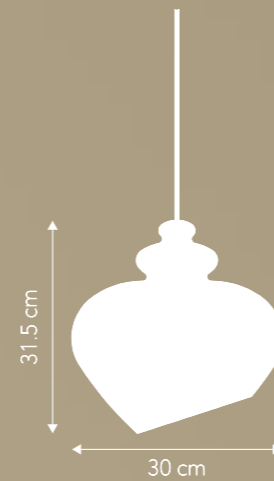

PENDANT.

GRACE challenges the chromatic status quo with the toned glass to create a look - and a discreet light - that's all their own.

GRACE pendants also go their own way with an asymmetric cut through the glass shade. The effect is beguiling, feminine and fun. Who says you can't change a room with a single dash of style?

The GRACE pendant is beautiful above the dining table - and depending on the length of the table, the expression just becomes more beautiful, the more pendants hanging over the table. You can also easily hang the pendant next to your favourite armchair - or sofa.

Materials:
Glass

Cord:
250 cm fabric

Ceiling canopy:
ø10xH2 cm

Socket/bulb (not incl.)
E27 max. 40W

Learn more about e.g. Kelvin, Lumen, Watt - see our homepage. [Click here.](#)

Recommended bulb:
Art.no. 114495. Standard deluxe LED E27 2W (Energy class A+)

Weight:
Pendant ø21 cm: 1.3 kg.
Pendant ø30 cm: 2 kg.

Box dimensions:
Pendant ø21 cm: 27x37x27 cm. 1.6 kg. gross.
Pendant ø30 cm: 39x42x39 cm: 2.8 kg. gross

Assembly Instructions:
See and/or download [here.](#)

High resolution images:
If you need high resolution images - see our images of this model [here.](#)

Instagram ready images.
The correct format for Instagram images can be downloaded [here.](#)