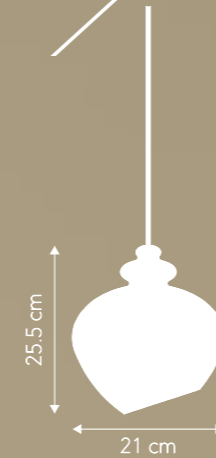

PENDANT.

GRACE challenges the chromatic status quo with the toned glass to create a look - and a discreet light - that's all their own.

GRACE pendants also go their own way with an asymmetric cut through the glass shade. The effect is beguiling, feminine and fun. Who says you can't change a room with a single dash of style?

The GRACE pendant is beautiful above the dining table - and depending on the length of the table, the expression just becomes more beautiful, the more pendants hanging over the table. You can also easily hang the pendant next to your favourite armchair - or sofa.

Materials:
Glass

Cord:
250 cm fabric

Ceiling canopy:
ø10xH2 cm

Socket/bulb (not incl.)
E27 max. 40W

Learn more about e.g. Kelvin, Lumen, Watt - see our homepage. [Click here.](#)

Recommended bulb:
Art.no. 114495. Standard deluxe LED E27 2W (Energy class A+)

Weight:
Pendant ø21 cm: 1.3 kg.
Pendant ø30 cm: 2 kg.

Box dimensions:
Pendant ø21 cm: 27x37x27 cm. 1.6 kg. gross.
Pendant ø30 cm: 39x42x39 cm: 2.8 kg. gross

Assembly Instructions:
See and/or download [here.](#)

High resolution images:
If you need high resolution images - see our images of this model [here.](#)

Instagram ready images.
The correct format for Instagram images can be downloaded [here.](#)